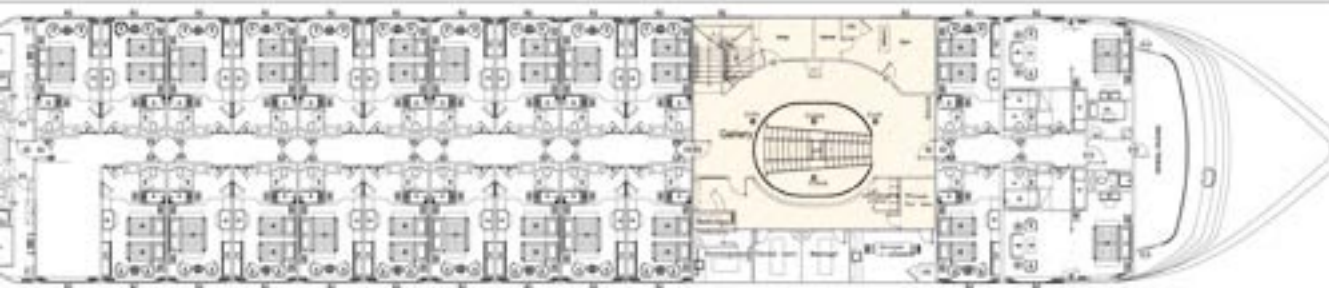

Moondance Cruise Ship

Moondance Cruise Ship

Moondance Cruise Ship

Moondance Cruise Ship

Moondance Cruise Ship

Moondance Cruise Ship

Moondance Cruise Ship

GALLERY

RECEPTION

LOUNGE BAR

VIEW BAR

—— Gypsum Board.
Area of wall: 35.5 m²
Perimeter of wall: 21.5 ml

suite B
2 UNITA'

suite A
2 UNITA'

— Gypsum Board.
Area of wall: 43 m²
Perimeter of wall: 25 m