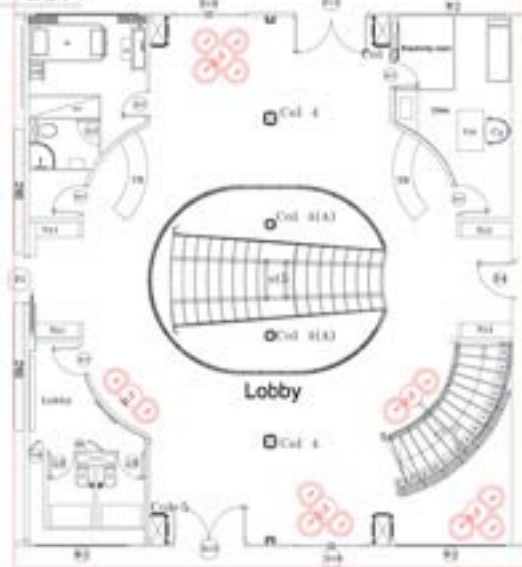

RECEPTION

LOUNGE BAR

VIEW BAR

—— Gypsum Board.
Area of wall: 35.5 m²
Perimeter of wall: 21.5 ml

suite B
2 UNITA'

suite A
2 UNITA'

— Gypsum Board.
Area of wall: 43 m²
Perimeter of wall: 25 m