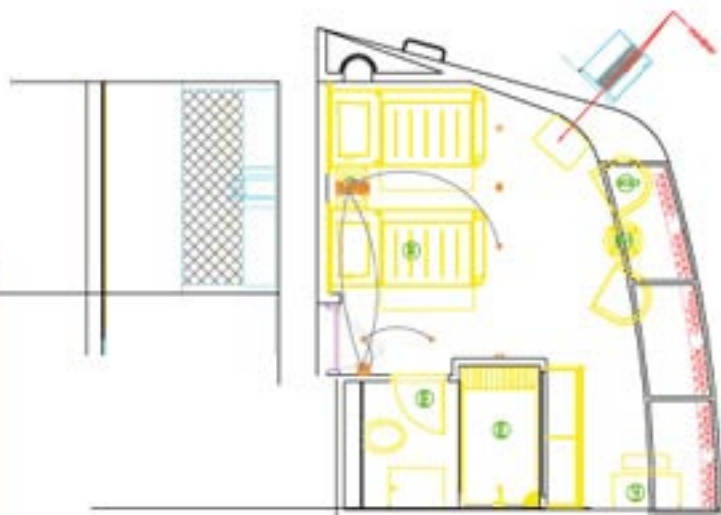

RECEPTION

LOUNGE BAR

VIEW BAR

—— Gypsum Board.
Area of wall: 35.5 m²
Perimeter of wall: 21.5 ml

suite B
2 UNITA'

suite A
2 UNITA'

— Gypsum Board.
Area of wall: 43 m²
Perimeter of wall: 25 m