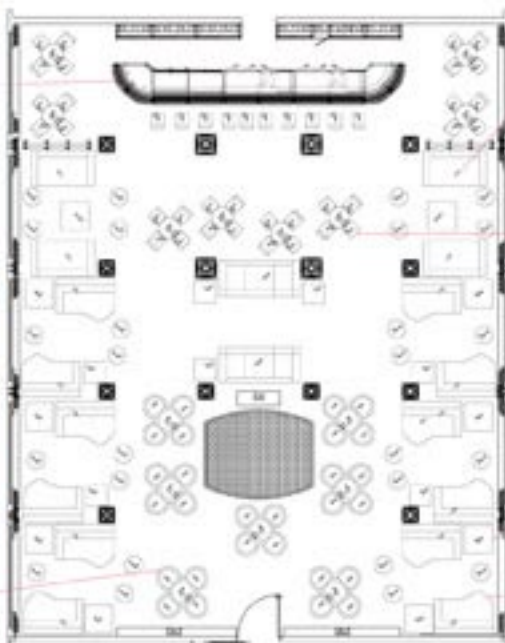

RECEPTION

LOUNGE BAR

VIEW BAR

—— Gypsum Board.
Area of wall: 35.5 m²
Perimeter of wall: 21.5 ml

suite B
2 UNITA'

suite A
2 UNITA'

— Gypsum Board.
Area of wall: 43 m²
Perimeter of wall: 25 m